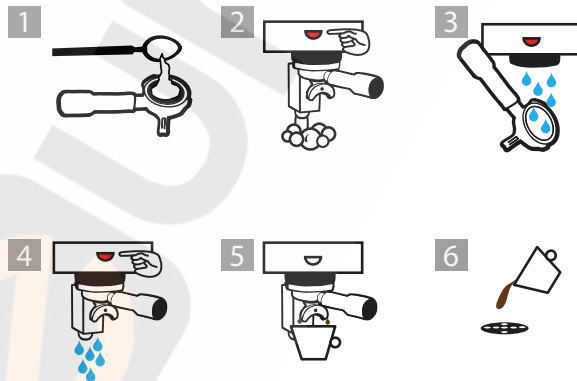

THE URNEX SYSTEM™

THE SECRET BEHIND EVERY GREAT CUP

CAFIZA®

ESPRESSO MACHINE CLEANING POWDER

- CONCENTRATED FORMULA ELIMINATES RESIDUE IN GROUP HEADS, VALVES, AND LINES.
- INTEGRAL TO THE DAILY BACK FLUSH REGIMEN. FOAM AND SOLUBILITY BALANCED FOR OPTIMAL RINSING.
- ORGANICALLY LISTED BY THE ORGANIC MATERIALS REVIEW INSTITUTE AND NSF CERTIFIED FOR ESPRESSO MACHINES.

INSTRUCTIONS FOR USE:

URNEX® CARE CATEGORY

ESPRESSO

Case Code:
12-ESP12-20

FOR SPECIFIC PACKAGING LOGISTICS, PLEASE VISIT